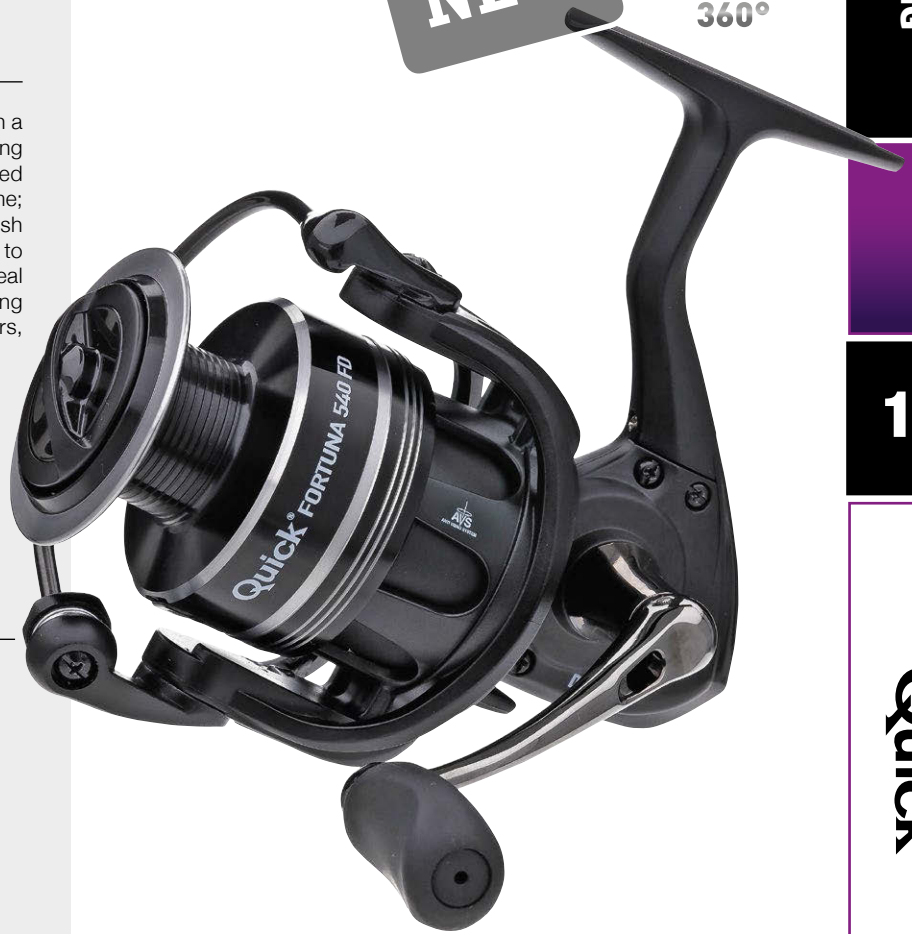

Quick® FORTUNA

360°

NEW

SPINNING

17

Quick®

QUICK® FORTUNA FD

Quick® Fortuna stands for good quality reels with a reliable and smooth drag. These fantastic looking front drag (FD) reels do what they are supposed to do and will keep doing so for a long, long time; as always with Quick® reels. Regardless if you fish for pike, zander or perch, these reels will help to catch them, over and over again! They are an ideal match for almost any DAM or EFFZETT® spinning rod. Quick® Fortuna FD reels are real all-rounders, offered at unbeatable value-for-money prices.

TECHNICAL DETAILS

- 4 stainless steel ball bearings
- 1 instant anti-reverse® needle bearing
- Graphite body and rotor
- Computer balanced Anti-Vibro-System rotor
- Double anodized, aluminium spool
- Graphite spare spool
- S-curve oscillation system (Pat. DE4035846)
- Micro-adjustable front drag
- Multiple PTFE drag washers
- Anti-Twist line roller
- 4mm stainless steel main shaft
- Zinc alloy pinion gear
- Zinc diecast handle

LINE RETRIEVE PER HANDLE TURN

- 520 FD: 82 cm
- 530 FD: 90 cm
- 540 FD: 100 cm
- 550 FD: 100 cm
- 560 FD: 107 cm

5 BEARINGS

Model	Barcode	Product Name	Ratio	Weight	Gear Ratio	Line Capacity
51807		QUICK FORTUNA 520 FD / 4+1BB	1/1/10	250g	6.1:1	175m/0,25mm
51808		QUICK FORTUNA 530 FD / 4+1BB	1/1/10	260g	6.1:1	135m/0,30mm
51809		QUICK FORTUNA 540 FD / 4+1BB	1/1/10	280g	6.1:1	230m/0,30mm
51810		QUICK FORTUNA 550 FD / 4+1BB	1/1/10	400g	5.6:1	155m/0,40mm
51811		QUICK FORTUNA 560 FD / 4+1BB	1/1/10	440g	5.6:1	190m/0,40mm