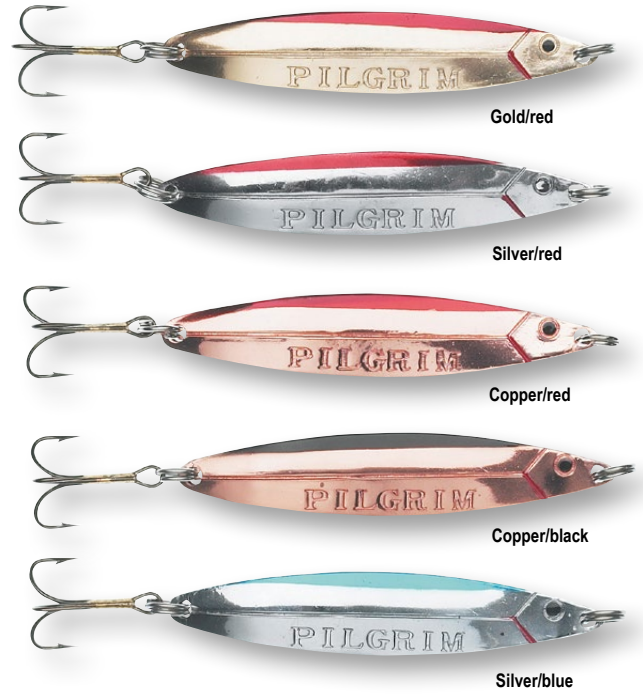

### PILGRIM LURES

The Pilgrim is a classically shaped lure that is extremely effective for trout and salmon in Stillwater and rivers alike. The spoon is pressed out of a brass plate, it is then fitted with a scale pattern on the backside and painted with a proven colour combination. All lures are mounted with quality stainless split rings and strong Mustad trebles.

#### PILGRIM 32G - 8,9CM

ITEM NO	COLOUR	WEIGHT
17938	Gold/Red	32g
17940	Silver/Red	32g
17942	Silver/Blue	32g
17943	Copper/Red	32g
17944	Copper/Black	32g

Pack Size: 5

#### PILGRIM 42G - 9,3CM

ITEM NO	COLOUR	WEIGHT
17954	Gold/Red	42g
17956	Silver/Red	42g
17958	Silver/Blue	42g
17959	Copper/Red	42g
17960	Copper/Black	42g

Pack Size: 5

### NAMSOS SPOONS

Classic salmon spoon with a genuine silver plating to ensure a maximum level of visibility. Comes fitted with doubled forged split rings and strong Black nickel tournament treble hooks.