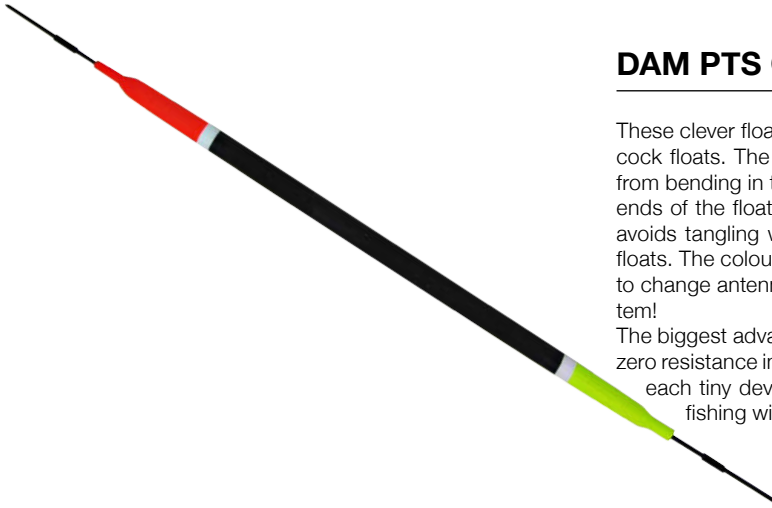

DAM PTS TROTTA LAGO FLOAT

A high quality inline float that has been especially designed for slow retrieve fishing for trout. Thanks to its pear-shape it moves stable through the water, no matter if there is wind or little waves.

PTS AC

362

D-A-M

DAM PTS GENIALI POSE

These clever floats are a bit more sophisticated than the conventional peacock floats. The balsa wood is much stronger, which prevents the float from bending in the middle. Thanks to the silicon fixation system on both ends of the float, the float can be connected to the line in a way which avoids tangling while casting. This happens a lot with the old peacock floats. The coloured ends also have a very clever function: it enables you to change antenna colour fast and easy without changing the entire system!

The biggest advantage of these slim trolling floats is that they have nearly zero resistance in the water. It cuts effortlessly through the surface whereby each tiny deviation often indicates a strike. These floats are ideal for fishing with trout paste, but also very well suitable for tremarella.